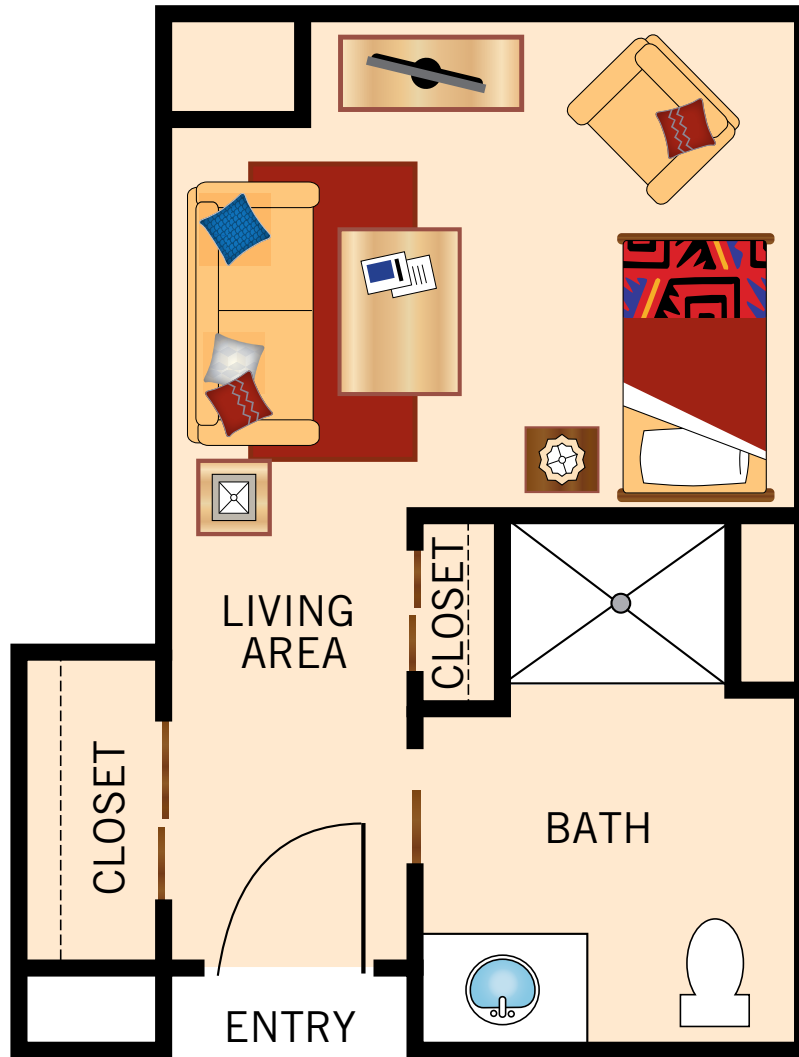

WHITTIER PLACE

A WATERMARK RETIREMENT COMMUNITY

MEMORY CARE AT THE GARDENS

Floor Plan

STUDIO

282 Square Feet

Floor plans are not to scale and are shown for comparative purposes only.
Actual apartment floor plans may have minor variations.

WHITTIER PLACE

A WATERMARK RETIREMENT COMMUNITY

MEMORY CARE AT THE GARDENS

Floor Plan

STUDIO

290 Square Feet

Floor plans are not to scale and are shown for comparative purposes only.
Actual apartment floor plans may have minor variations.