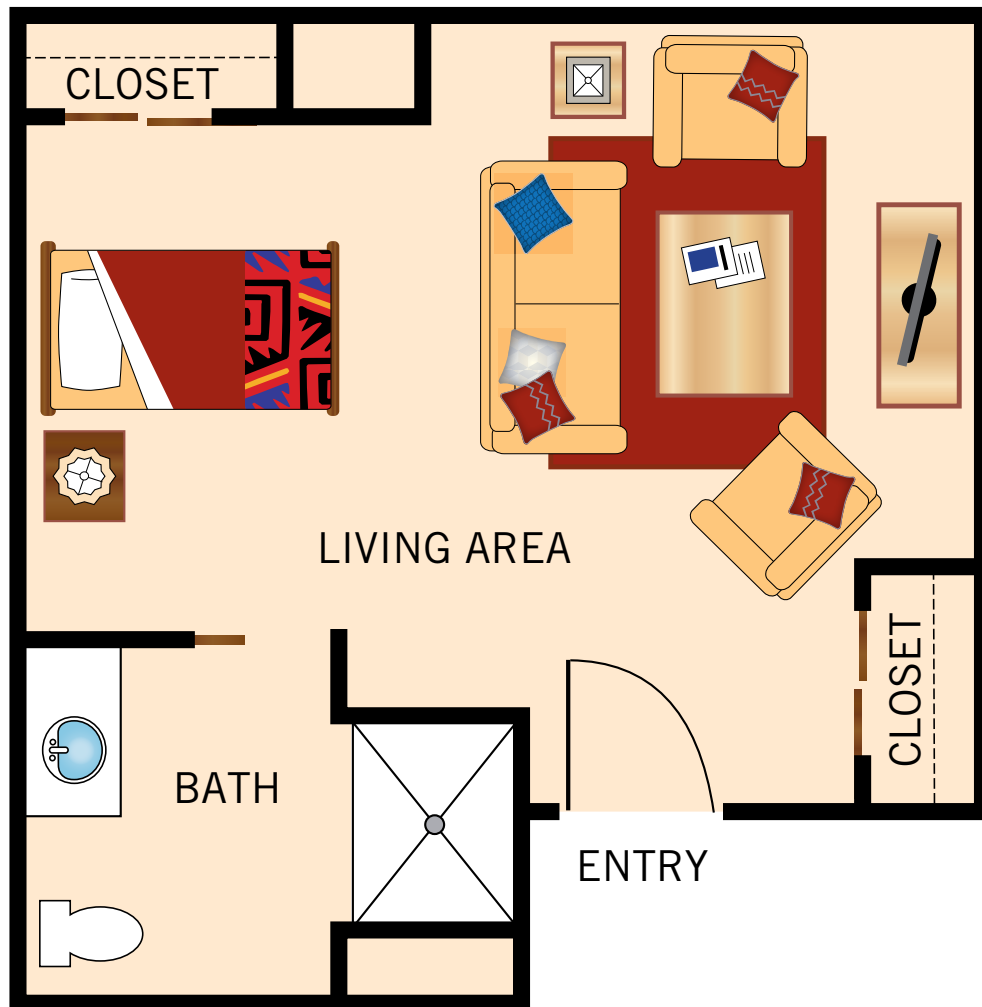

WHITTIER PLACE

A WATERMARK RETIREMENT COMMUNITY

MEMORY CARE AT THE GARDENS

Floor Plan

STUDIO

282 Square Feet

Floor plans are not to scale and are shown for comparative purposes only.
Actual apartment floor plans may have minor variations.

WHITTIER PLACE

A WATERMARK RETIREMENT COMMUNITY

MEMORY CARE AT THE GARDENS

Floor Plan

STUDIO

290 Square Feet

Floor plans are not to scale and are shown for comparative purposes only.
Actual apartment floor plans may have minor variations.